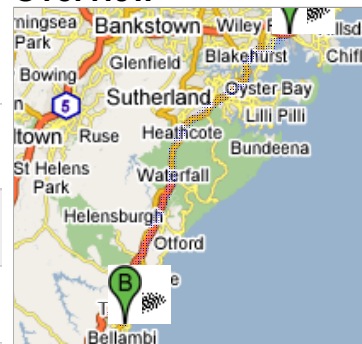

A **Sydney Airport**
New South Wales

Drive: 59.2 km – about 1 hour 1 min

1. Head west on General Holmes Dr toward S Western Motorway	2.6 km 4 mins
➔ 2. Slight right at The Grand Parade	1.0 km 1 min
➔ 3. Turn right at President Ave	1.6 km 3 mins
⬅ 4. Turn left at Princes Hwy	27.9 km 33 mins
5. Continue on Southern Fwy	19.2 km 12 mins
➔ 6. Slight right at Princes Hwy	1.9 km 1 min
⬅ 7. Slight left to stay on Princes Hwy	5.0 km 7 mins

B **Bulli NSW**

These directions are for planning purposes only. You may find that construction projects, traffic, or other events may cause road conditions to differ from the map results.

Map data ©2008 MapData Sciences Pty Ltd, PSMA

Overview