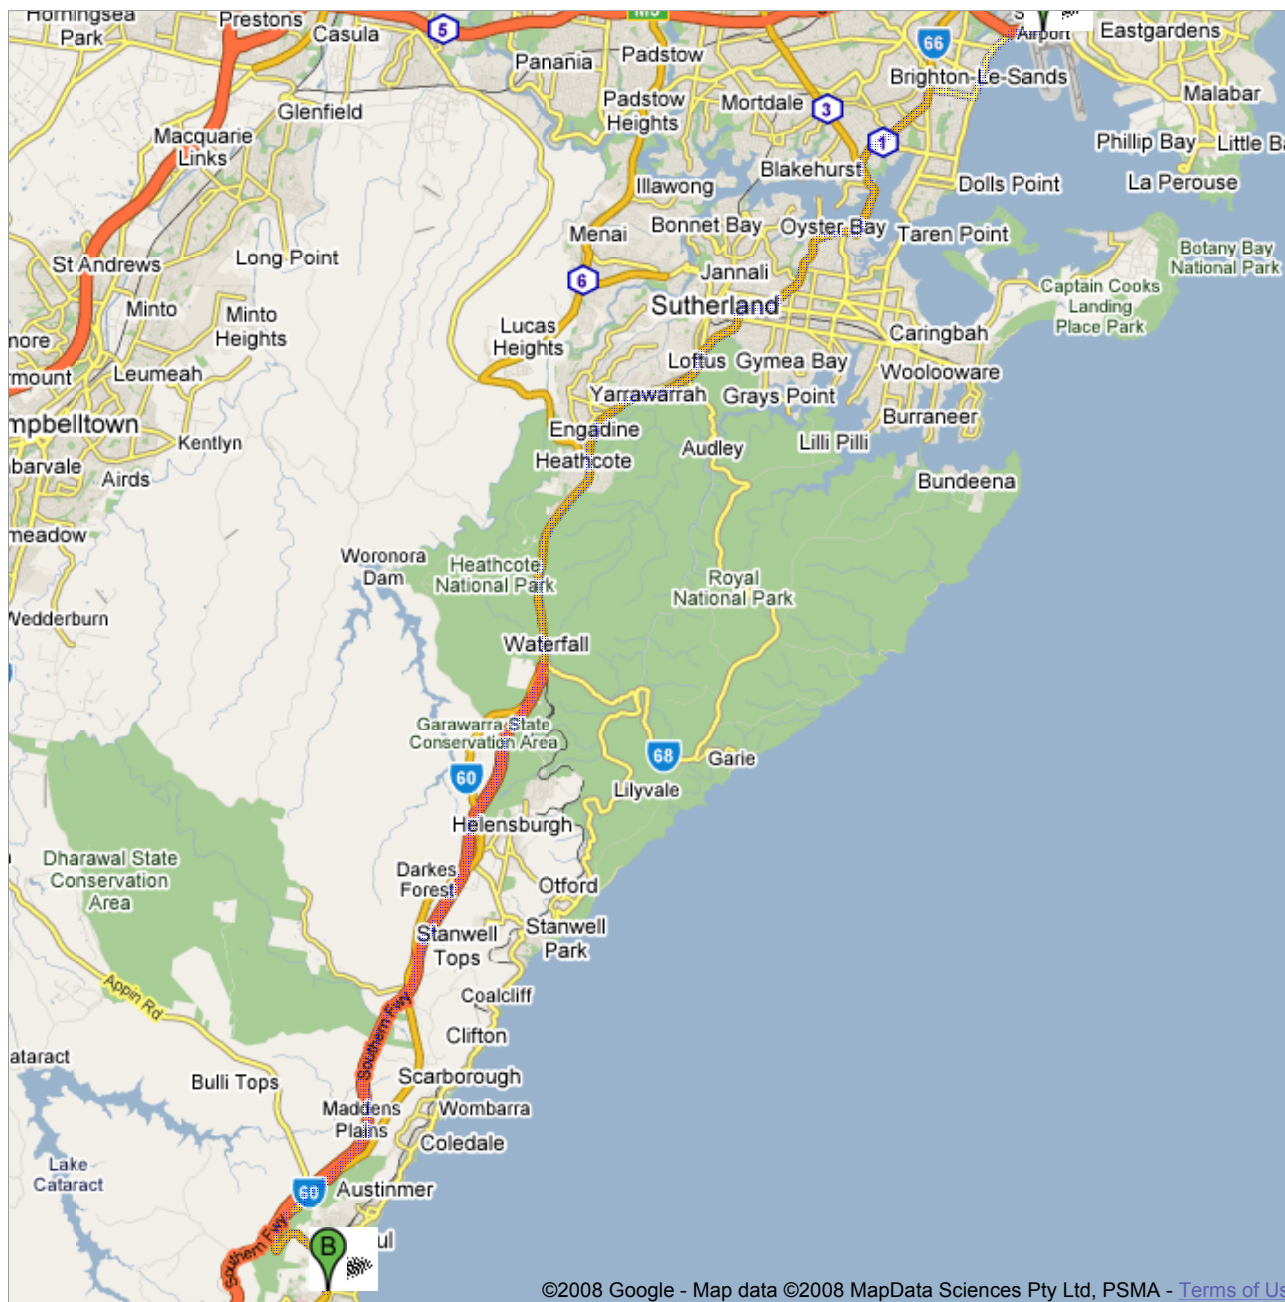

Start **Sydney Airport**  
**New South Wales**

End **Bulli NSW**

Travel **59.2 km – about 1 hour 1 min**

**A** **Sydney Airport**  
New South Wales

Drive: 59.2 km – about 1 hour 1 min

- |  |                    |
|--|--------------------|
| 1. Head <b>west</b> on <b>General Holmes Dr</b> toward <b>S Western Motorway</b> | 2.6 km<br>4 mins   |
| ➔ 2. Slight <b>right</b> at <b>The Grand Parade</b>                              | 1.0 km<br>1 min    |
| ➔ 3. Turn <b>right</b> at <b>President Ave</b>                                   | 1.6 km<br>3 mins   |
| ⬅ 4. Turn <b>left</b> at <b>Princes Hwy</b>                                      | 27.9 km<br>33 mins |
| 5. Continue on <b>Southern Fwy</b>   | 19.2 km<br>12 mins |
| ➔ 6. Slight <b>right</b> at <b>Princes Hwy</b>                                   | 1.9 km<br>1 min    |
| ⬅ 7. Slight <b>left</b> to stay on <b>Princes Hwy</b>                            | 5.0 km<br>7 mins   |

**B** **Bulli NSW**

These directions are for planning purposes only. You may find that construction projects, traffic, or other events may cause road conditions to differ from the map results.

Map data ©2008 MapData Sciences Pty Ltd, PSMA

**Overview**

**Start**

**End**

Map data ©2008 MapData Sciences Pty Ltd, PSMA